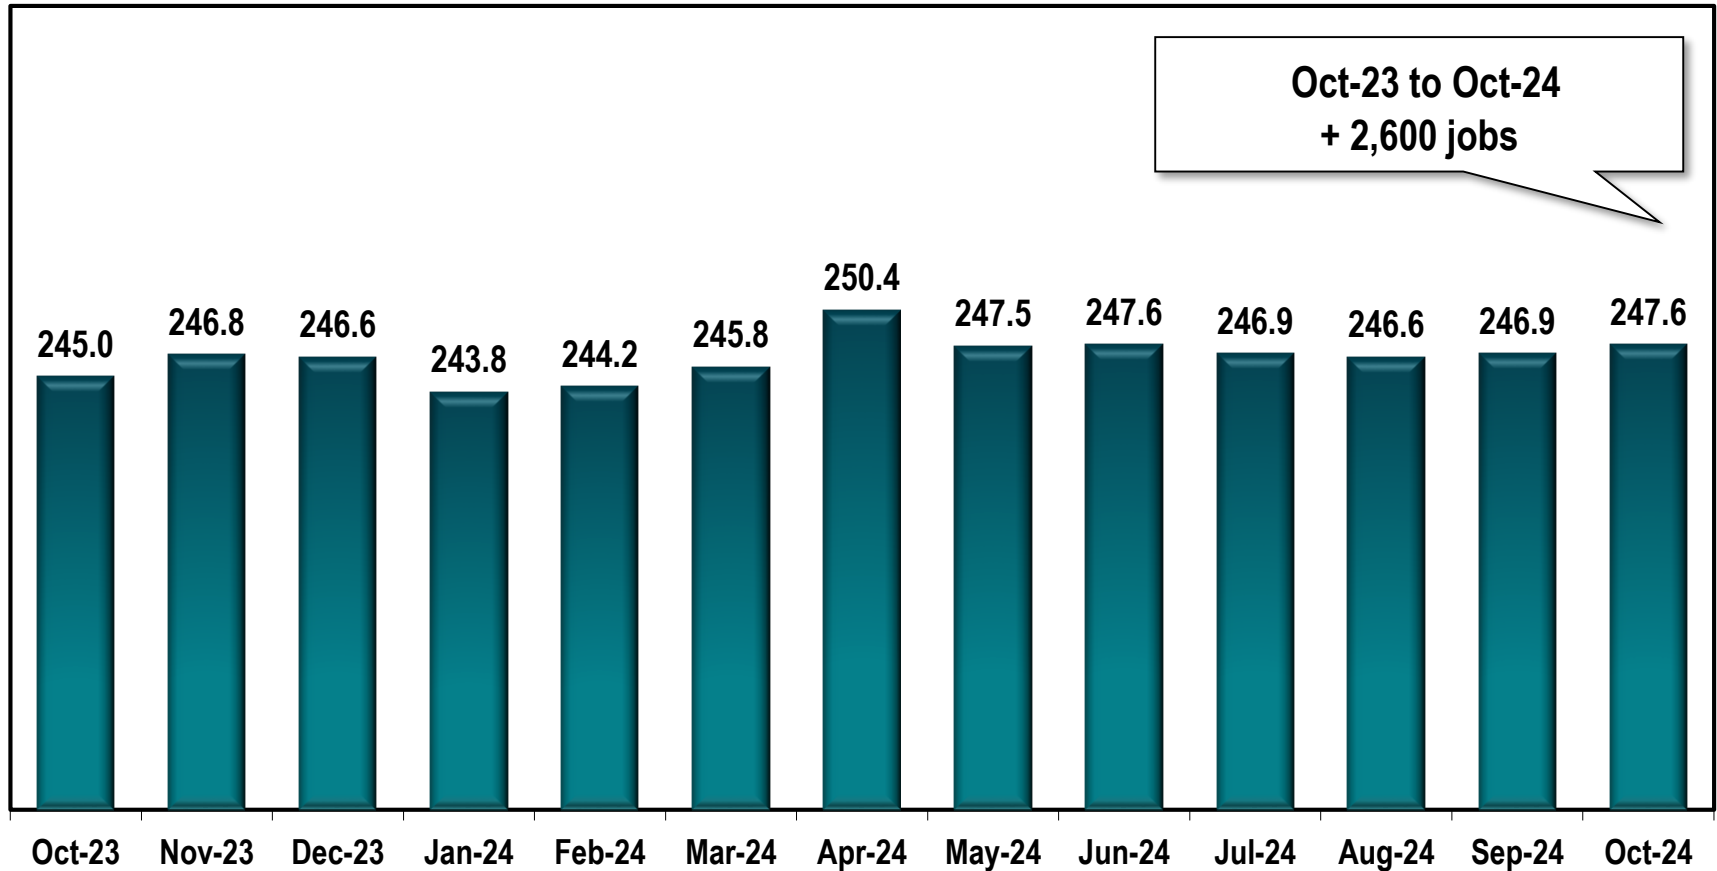

Augusta-Richmond MSA Employment

(In Thousands)

Note: Augusta-Richmond County MSA includes Burke, Columbia, Lincoln, McDuffie and Richmond and Aiken and Edgefield (South Carolina) counties

Source: Georgia Department of Labor - Bruce Thompson, Commissioner