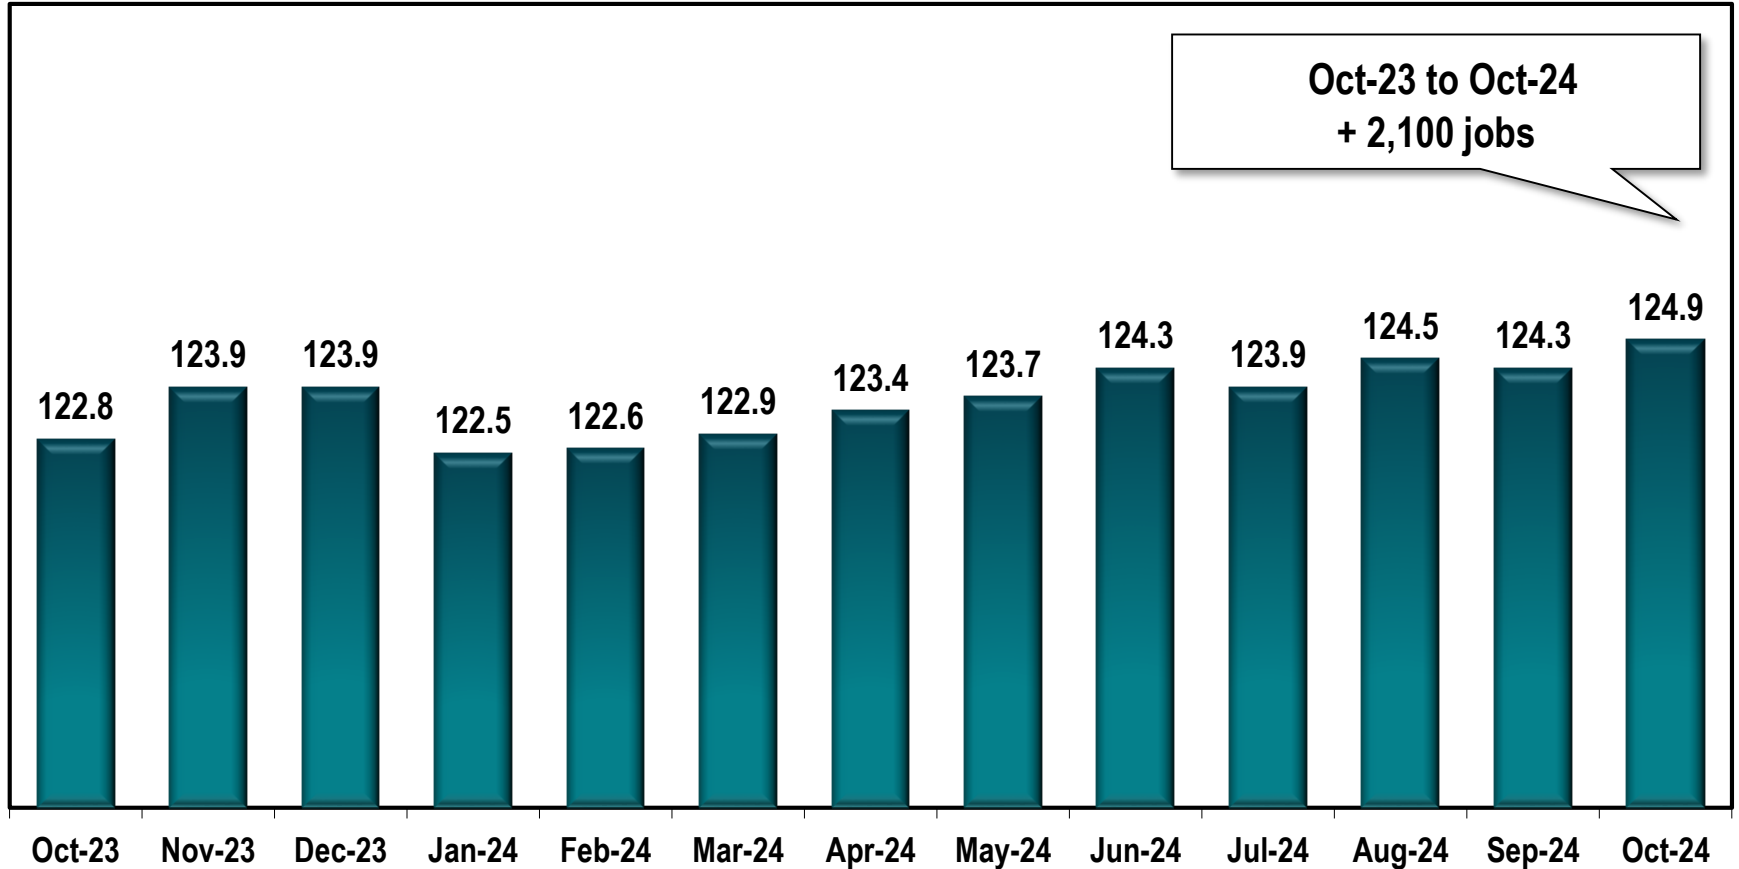

# Columbus MSA Employment

(In Thousands)

Note: Columbus MSA includes Chattahoochee, Harris, Marion and Muscogee and Russell (Alabama) counties.

Source: Georgia Department of Labor - Bruce Thompson, Commissioner