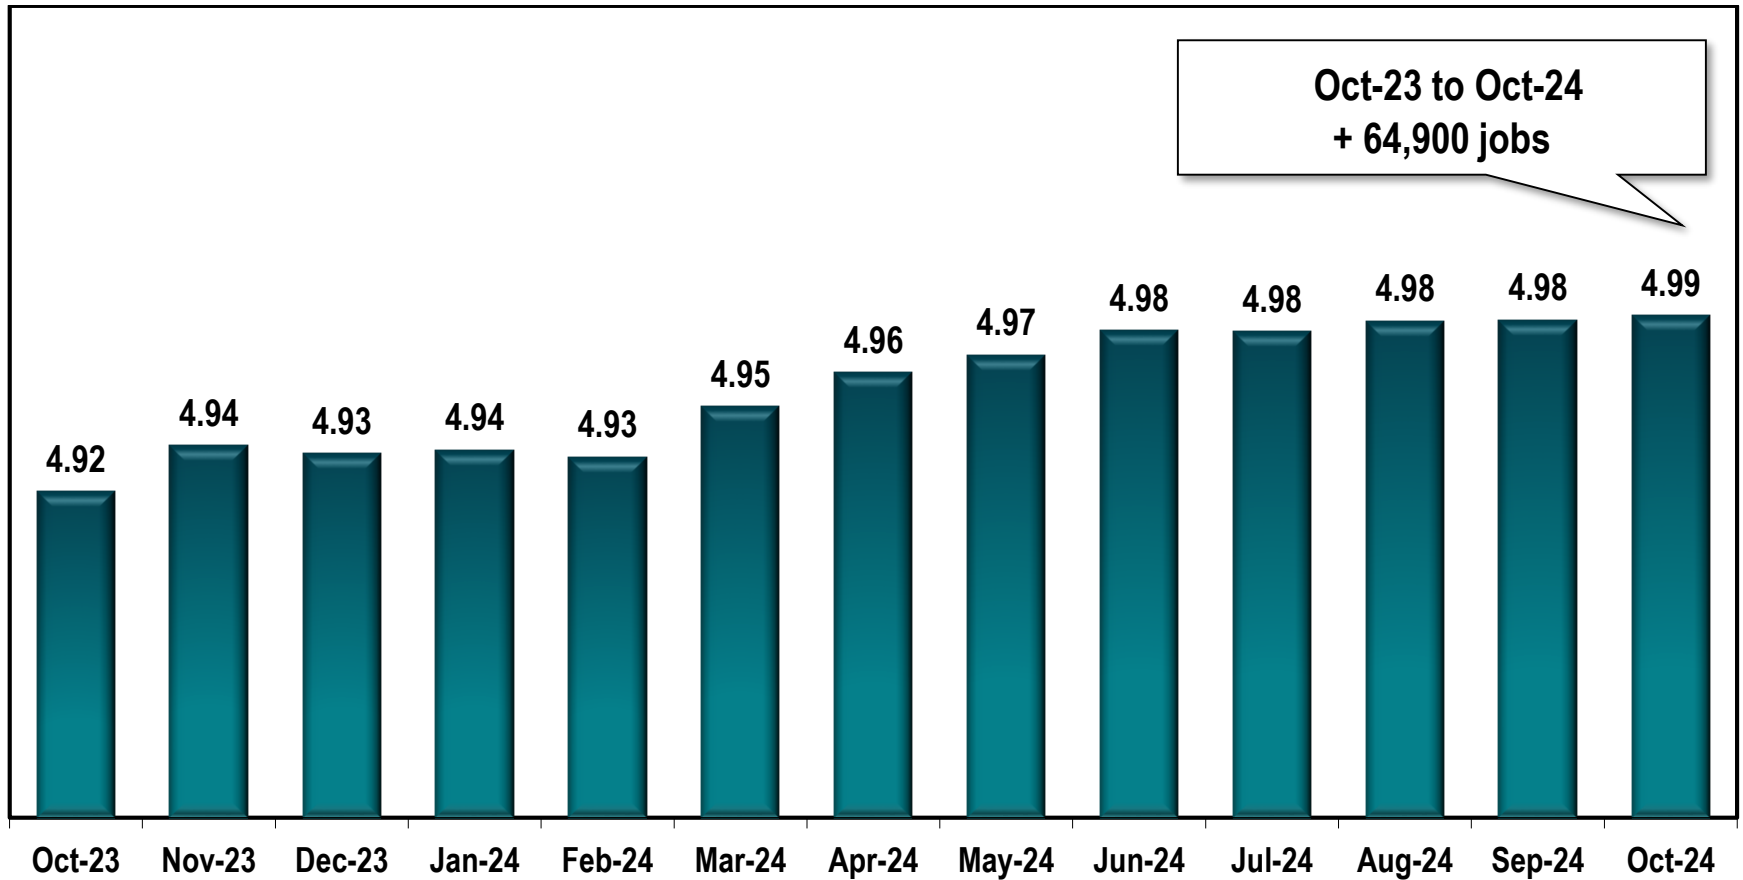

Georgia Employment

Seasonally Adjusted (In Millions)

Source: Georgia Department of Labor - Bruce Thompson, Commissioner