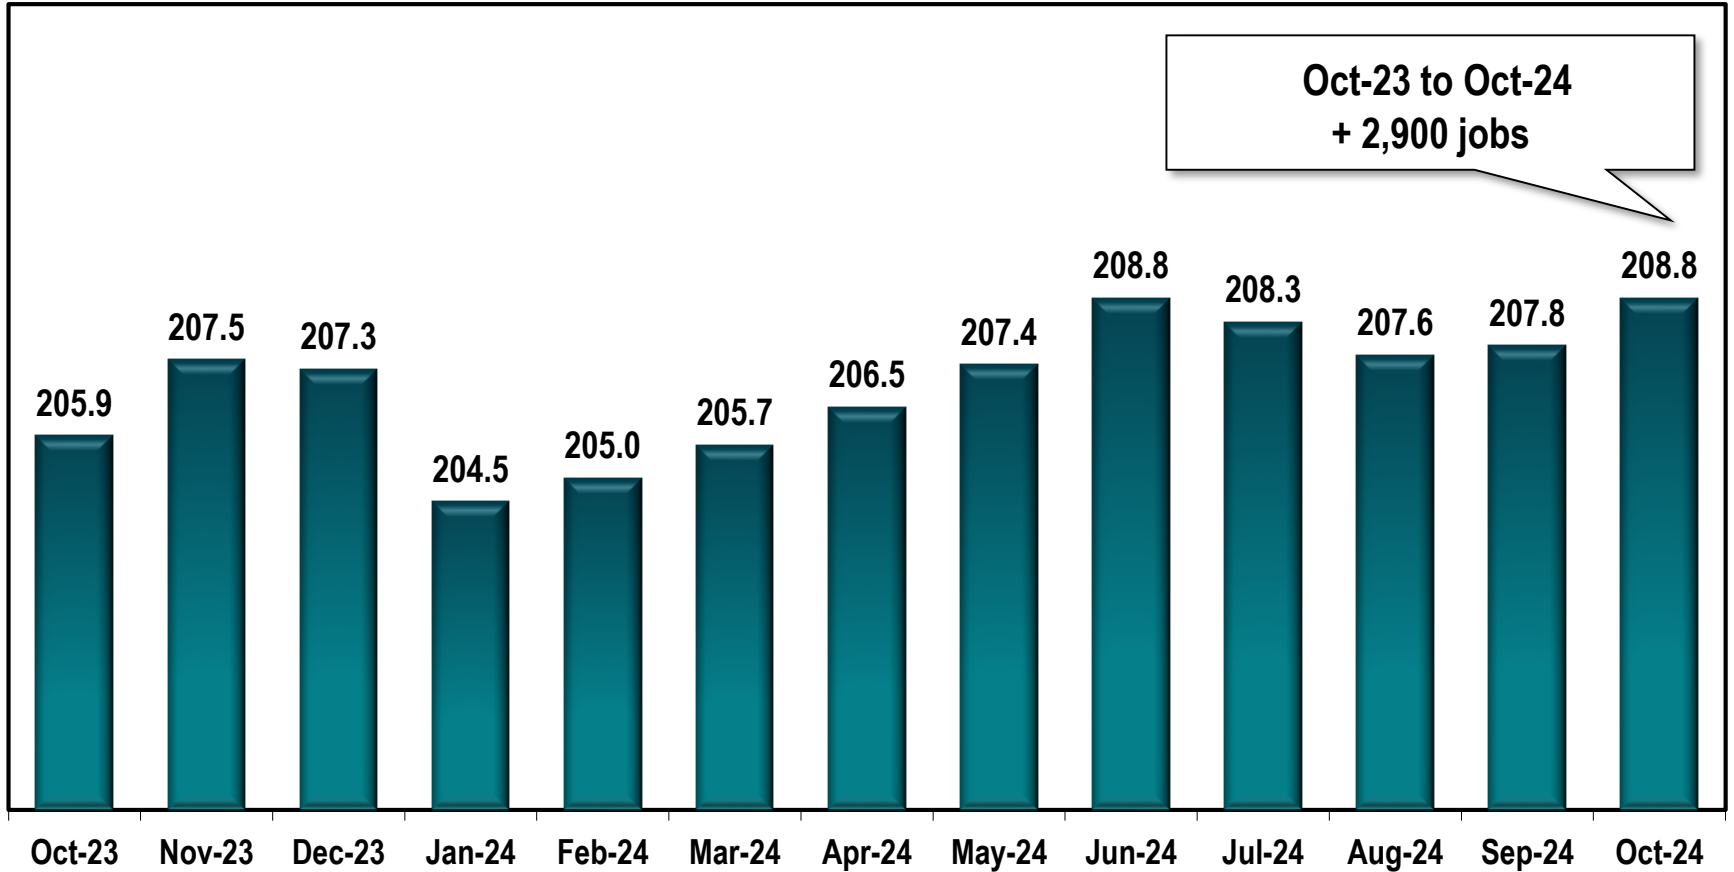

Savannah MSA Employment

(In Thousands)

Note: Savannah MSA includes Bryan, Chatham and Effingham counties.

Source: Georgia Department of Labor - Bruce Thompson, Commissioner