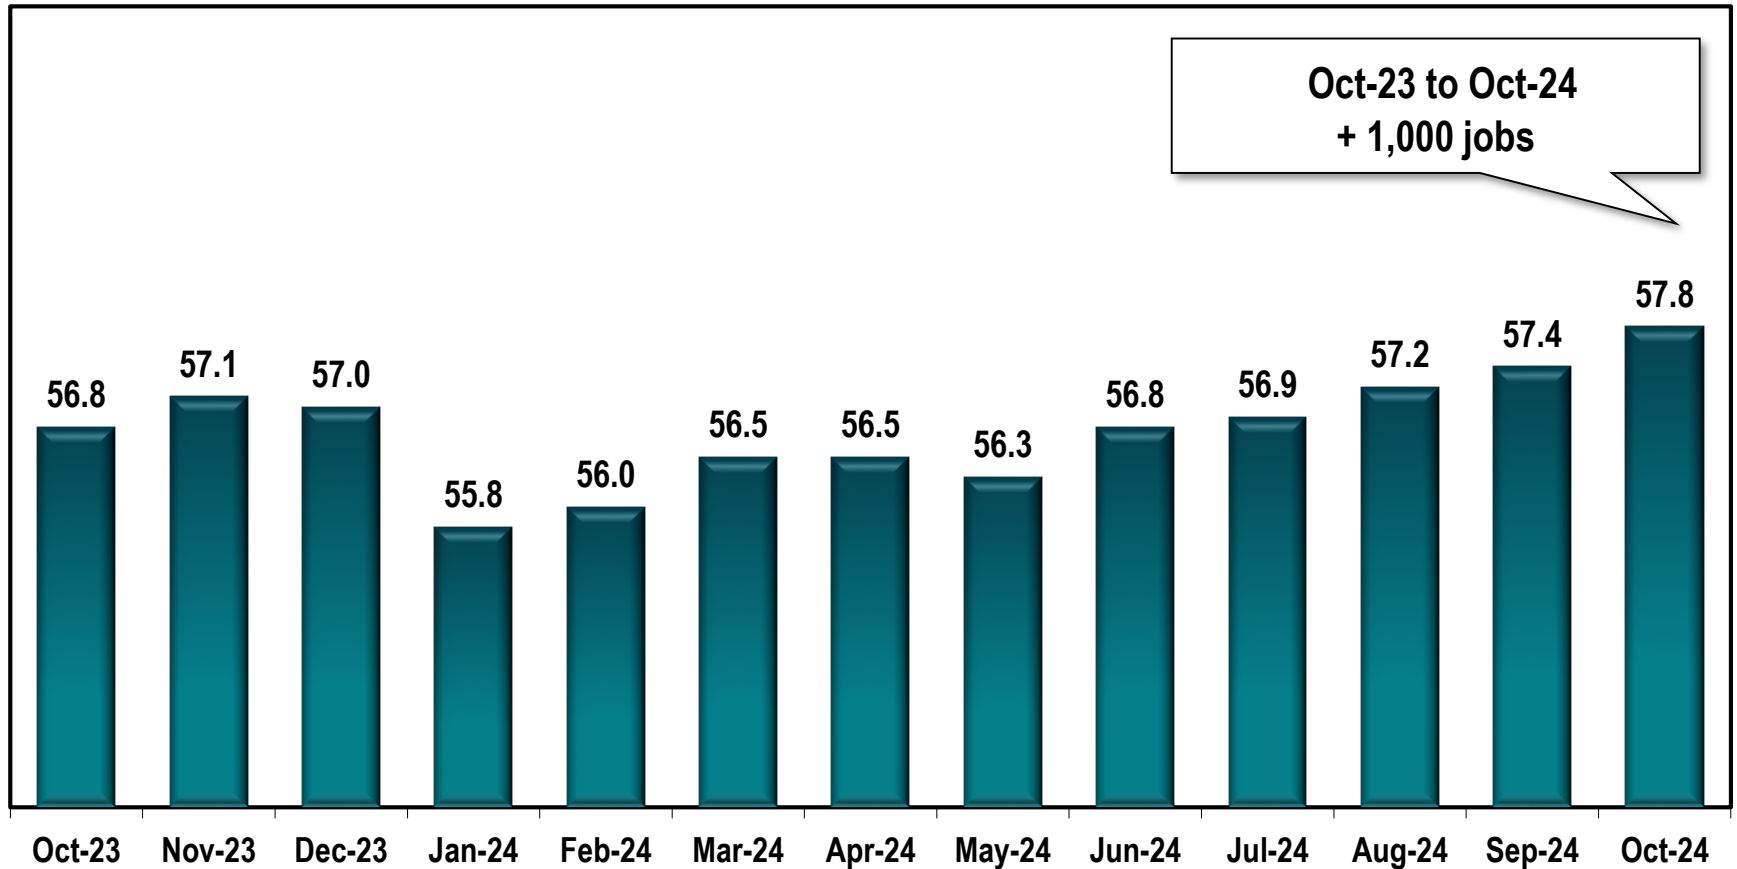

Valdosta MSA Employment

(In Thousands)

Note: Valdosta MSA includes Brooks, Echols, Lanier and Lowndes counties.

Source: Georgia Department of Labor - Bruce Thompson, Commissioner