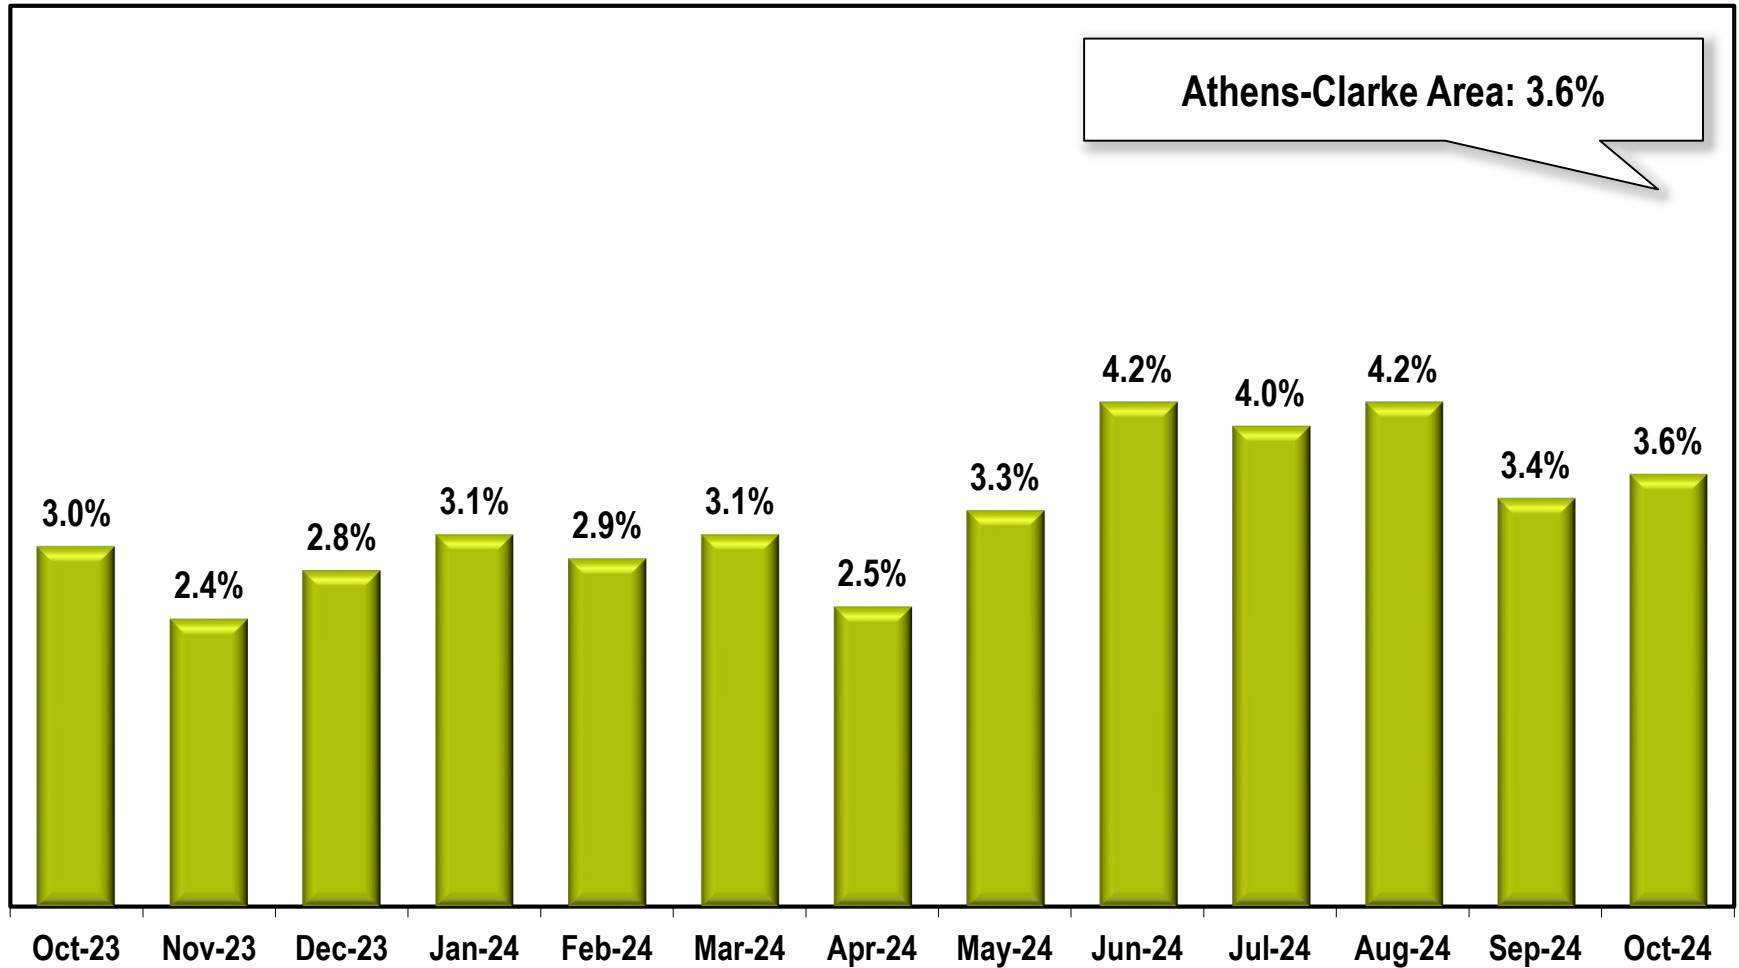

Athens-Clarke Area Unemployment Rate

(Not Seasonally Adjusted)

Note: Athens-Clarke County Area includes Clarke, Madison, Oconee, and Oglethorpe counties.

Source: Georgia Department of Labor – Bruce Thompson, Commissioner