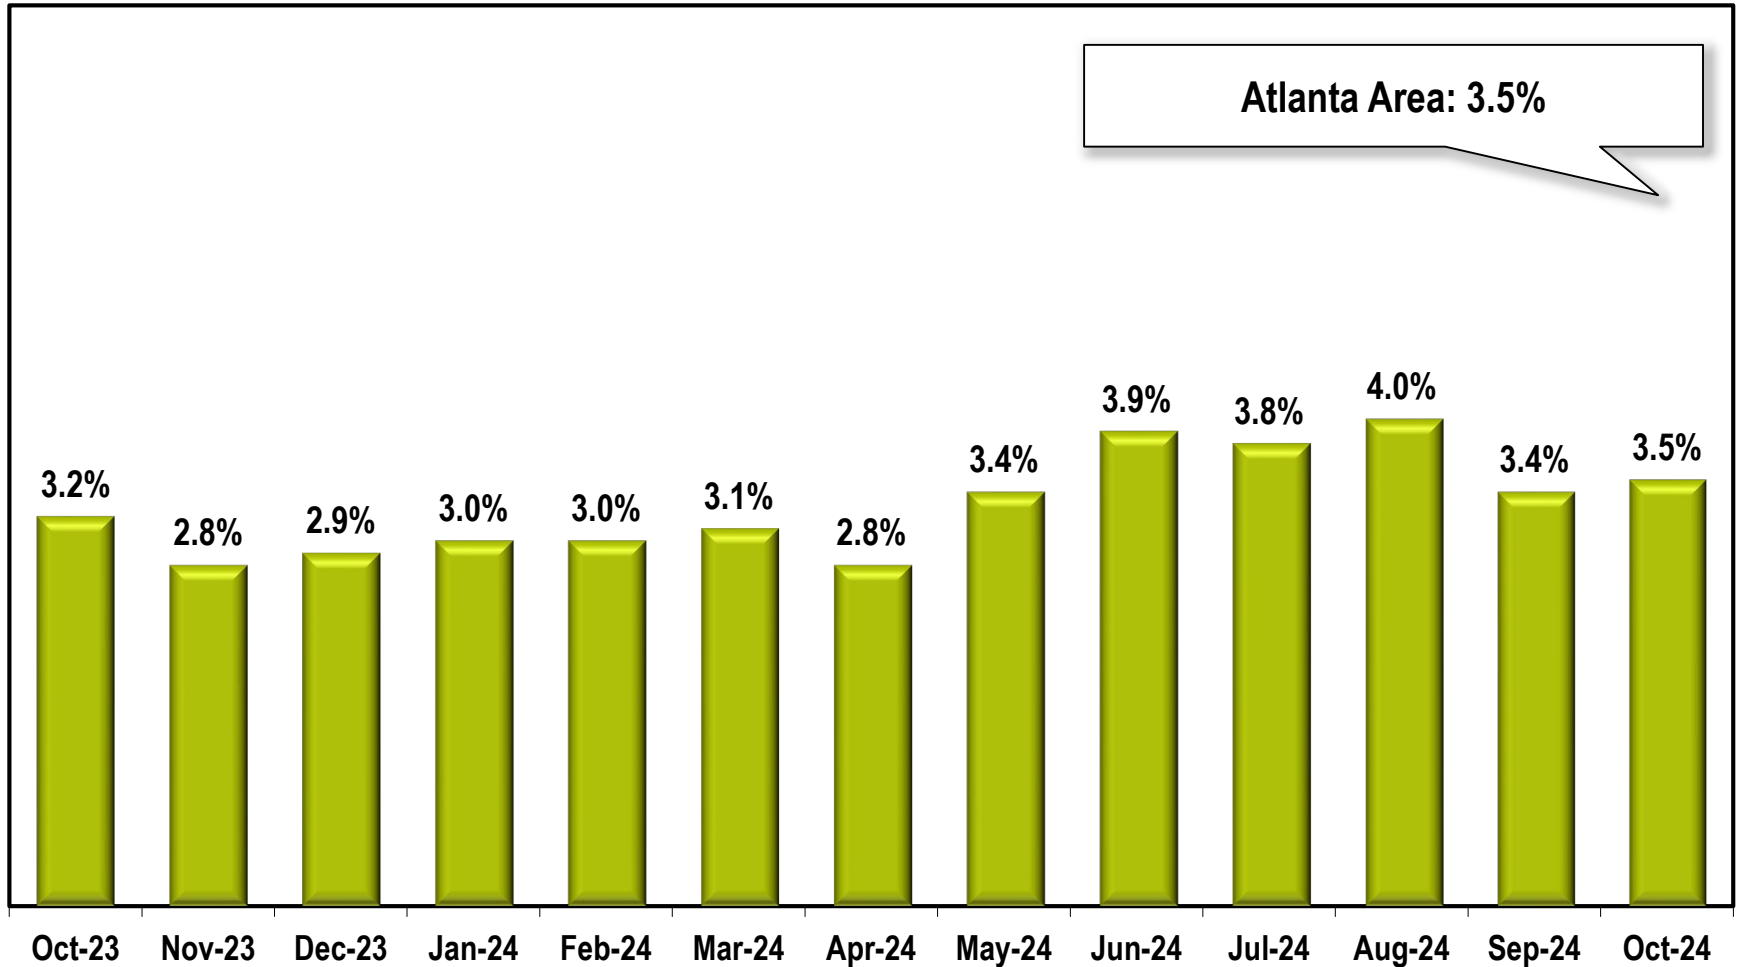

Atlanta Area Unemployment Rate

(Not Seasonally Adjusted)

Note: Atlanta Area includes Barrow, Bartow, Butts, Carroll, Cherokee, Clayton, Cobb, Coweta, Dawson, DeKalb, Douglas, Fayette, Forsyth, Fulton, Gwinnett, Haralson, Heard, Henry, Jasper, Lamar, Meriwether, Morgan, Newton, Paulding, Pickens, Pike, Rockdale, Spalding, and Walton counties.