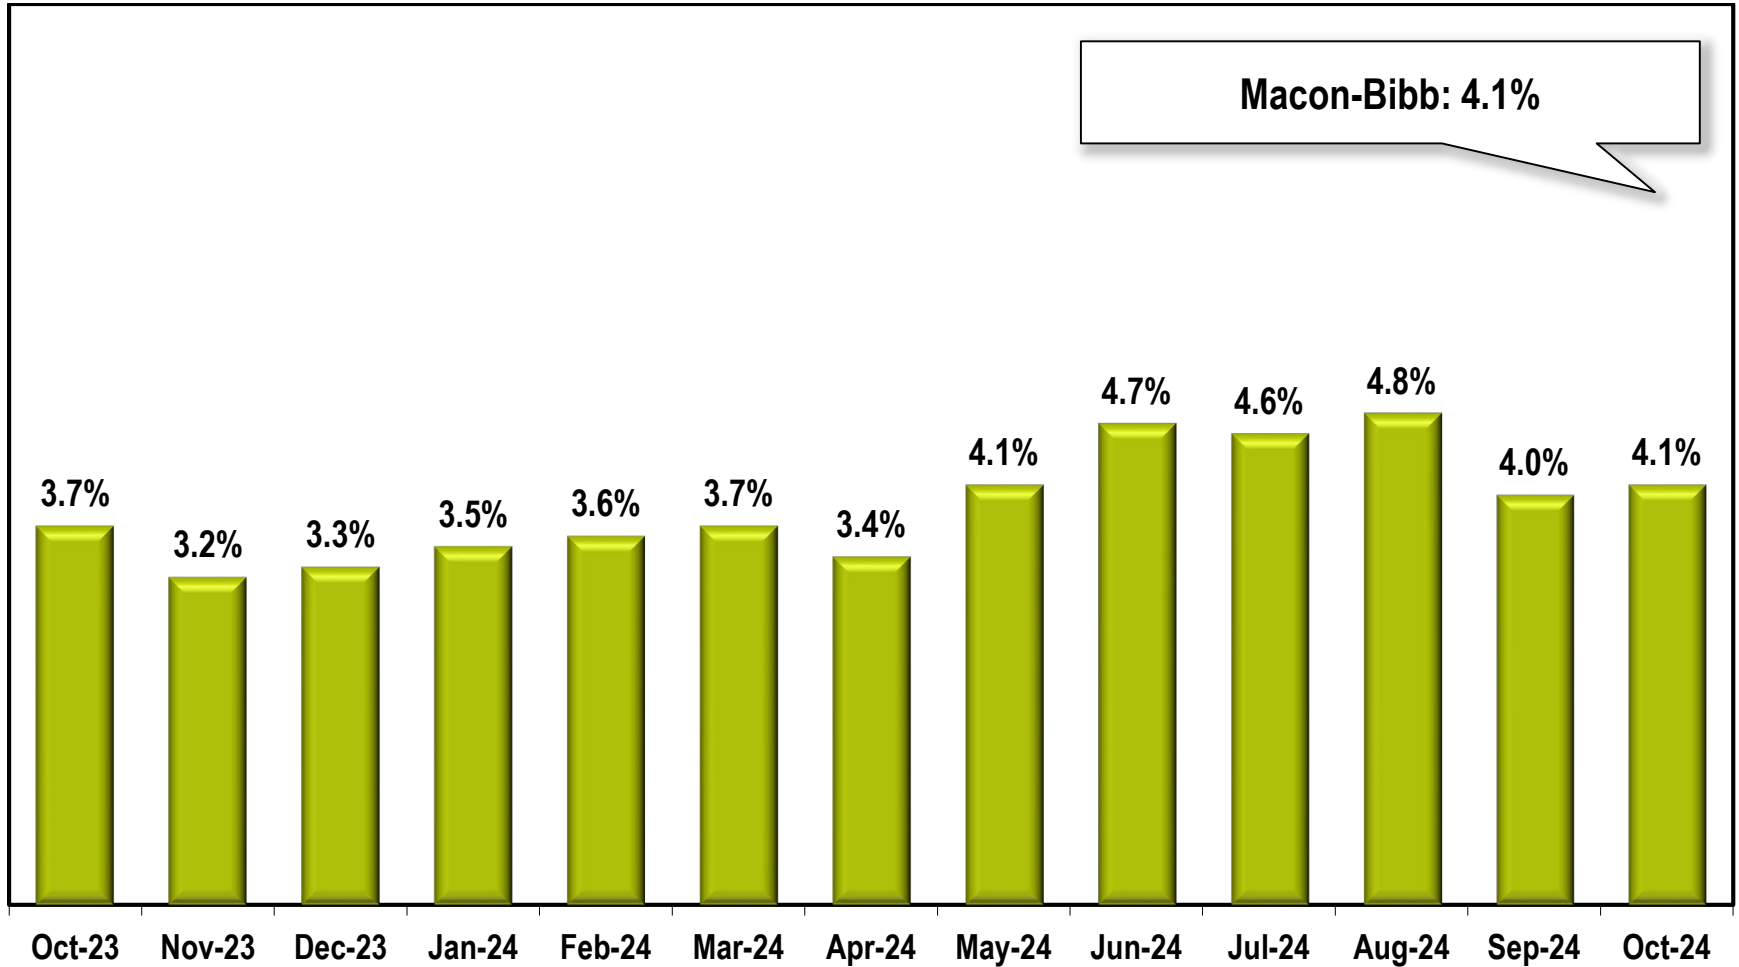

# Macon-Bibb Area Unemployment Rate

(Not Seasonally Adjusted)

Note: Macon-Bibb County Area includes Bibb, Crawford, Jones, Monroe, and Twiggs counties.

Source: Georgia Department of Labor – Bruce Thompson, Commissioner