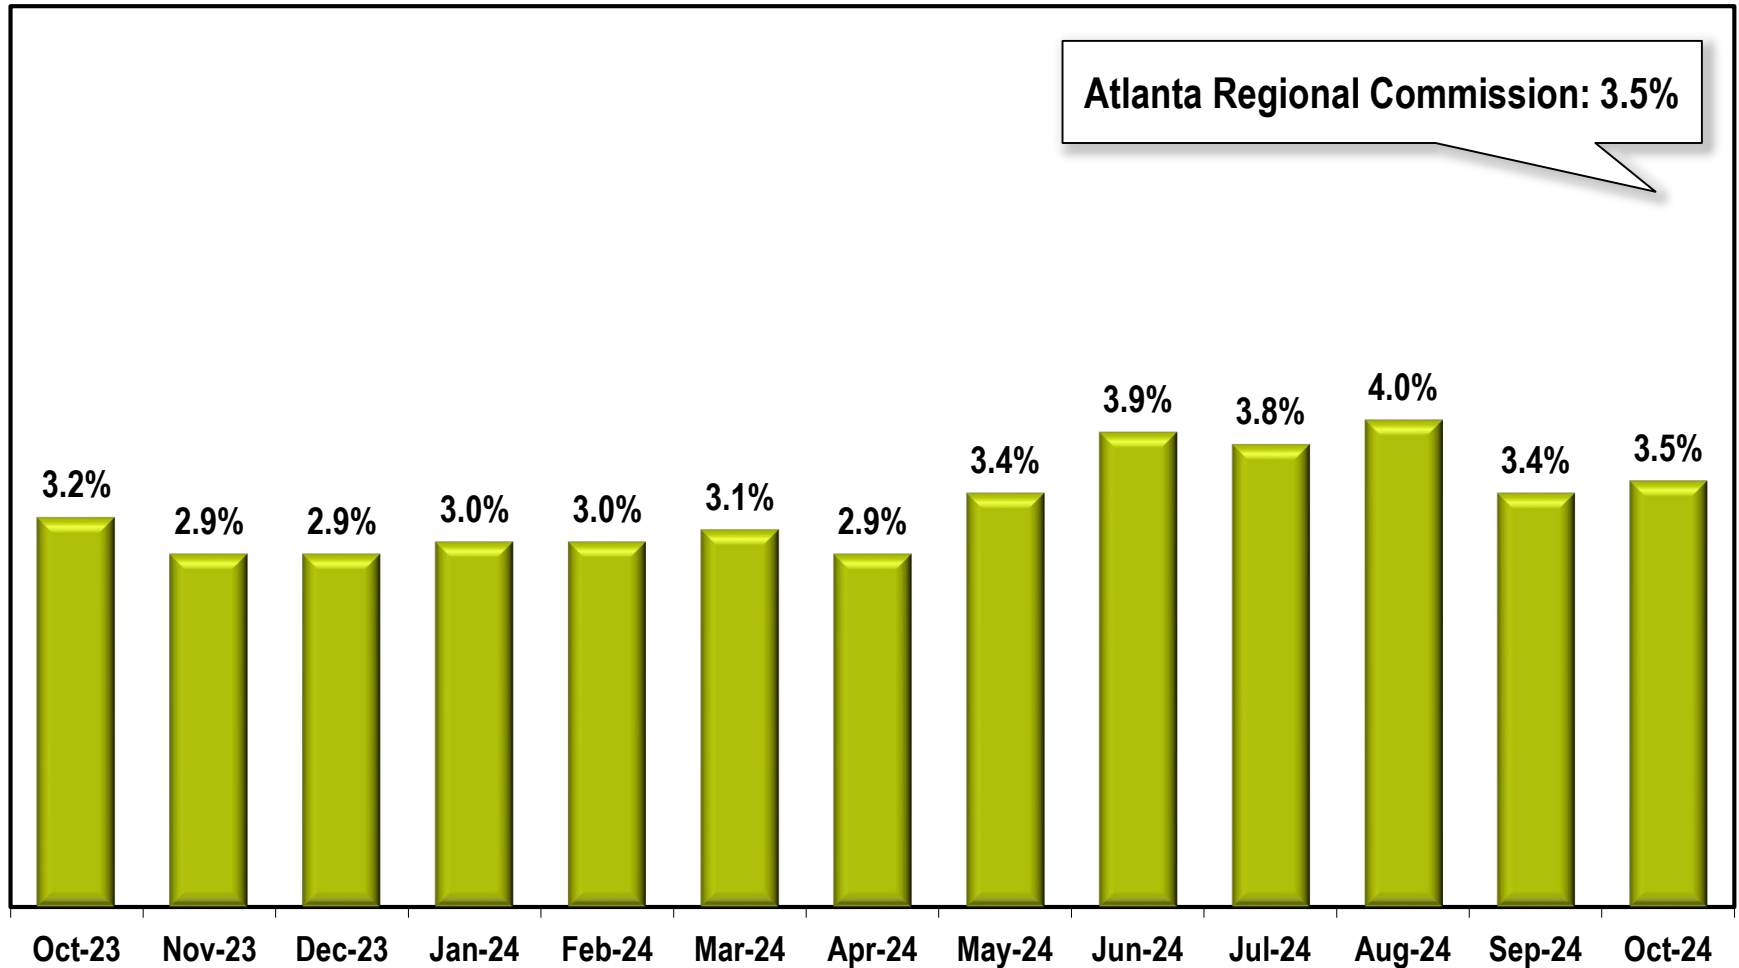

Atlanta Regional Commission Unemployment Rate (Not Seasonally Adjusted)

Note: Atlanta Regional Commission includes Cherokee, Clayton, Cobb, DeKalb, Douglas, Fayette, Forsyth, Fulton, Gwinnett, Henry, and Rockdale counties.