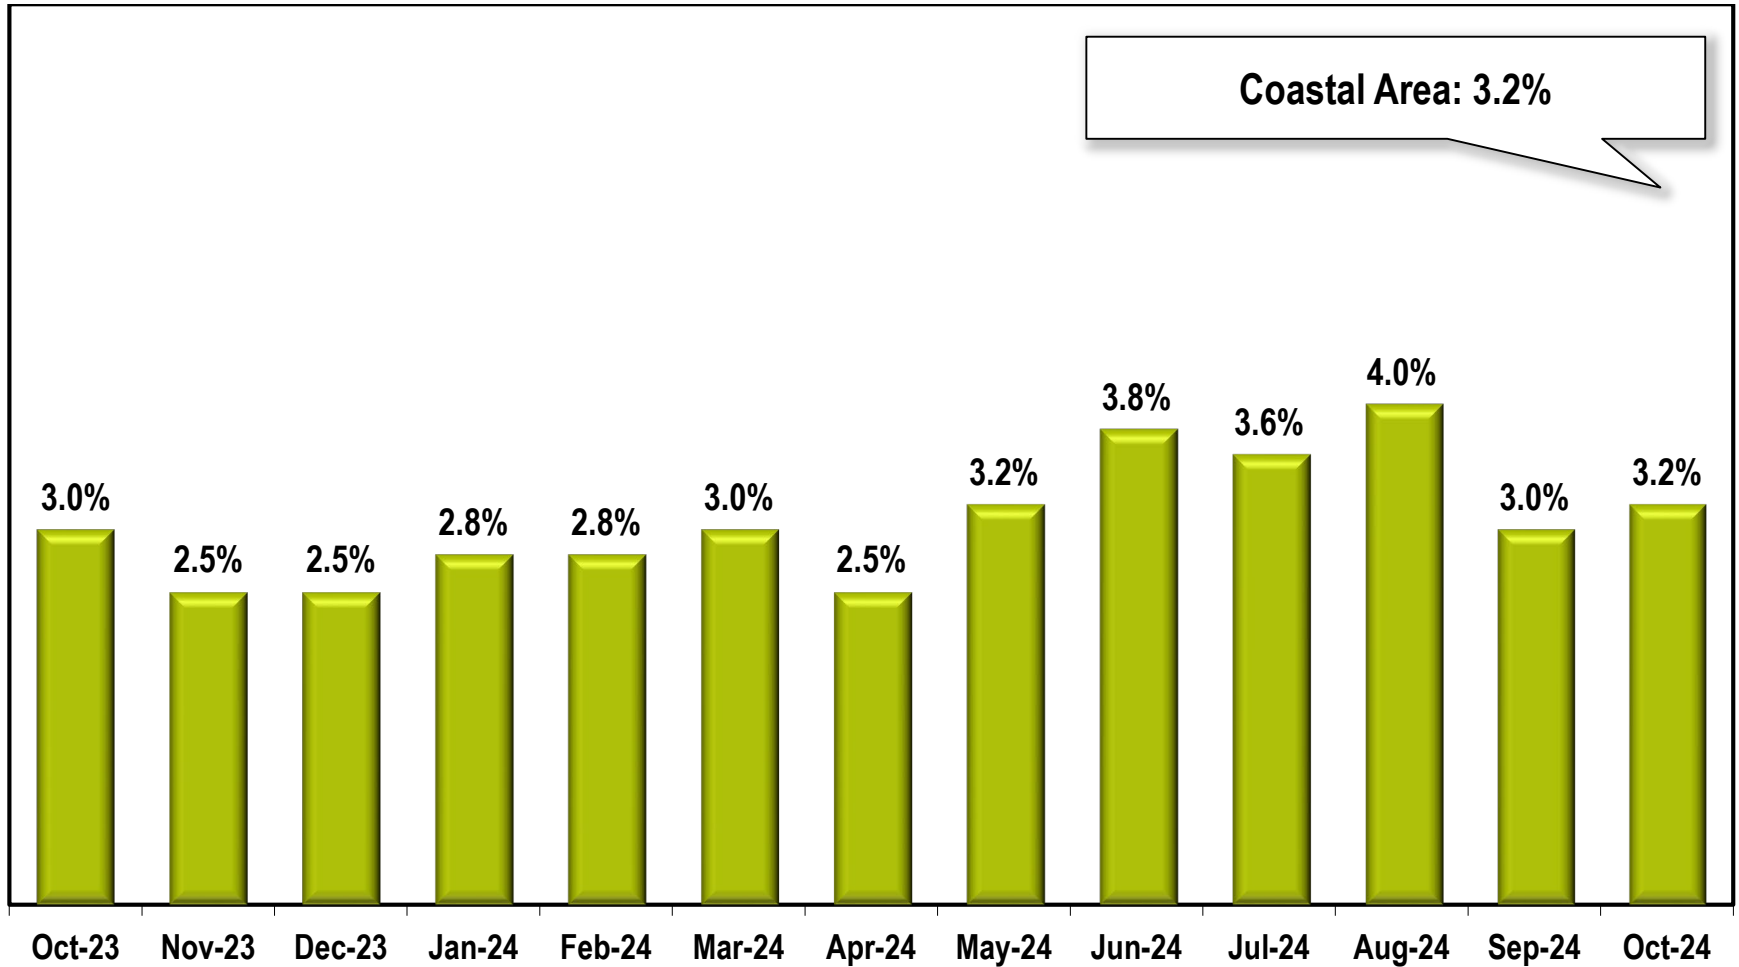

# Coastal Area Unemployment Rate

(Not Seasonally Adjusted)

Note: Coastal Region includes Bryan, Bulloch, Camden, Chatham, Effingham, Glynn, Liberty, Long, McIntosh, and Screven counties.

Source: Georgia Department of Labor – Bruce Thompson, Commissioner