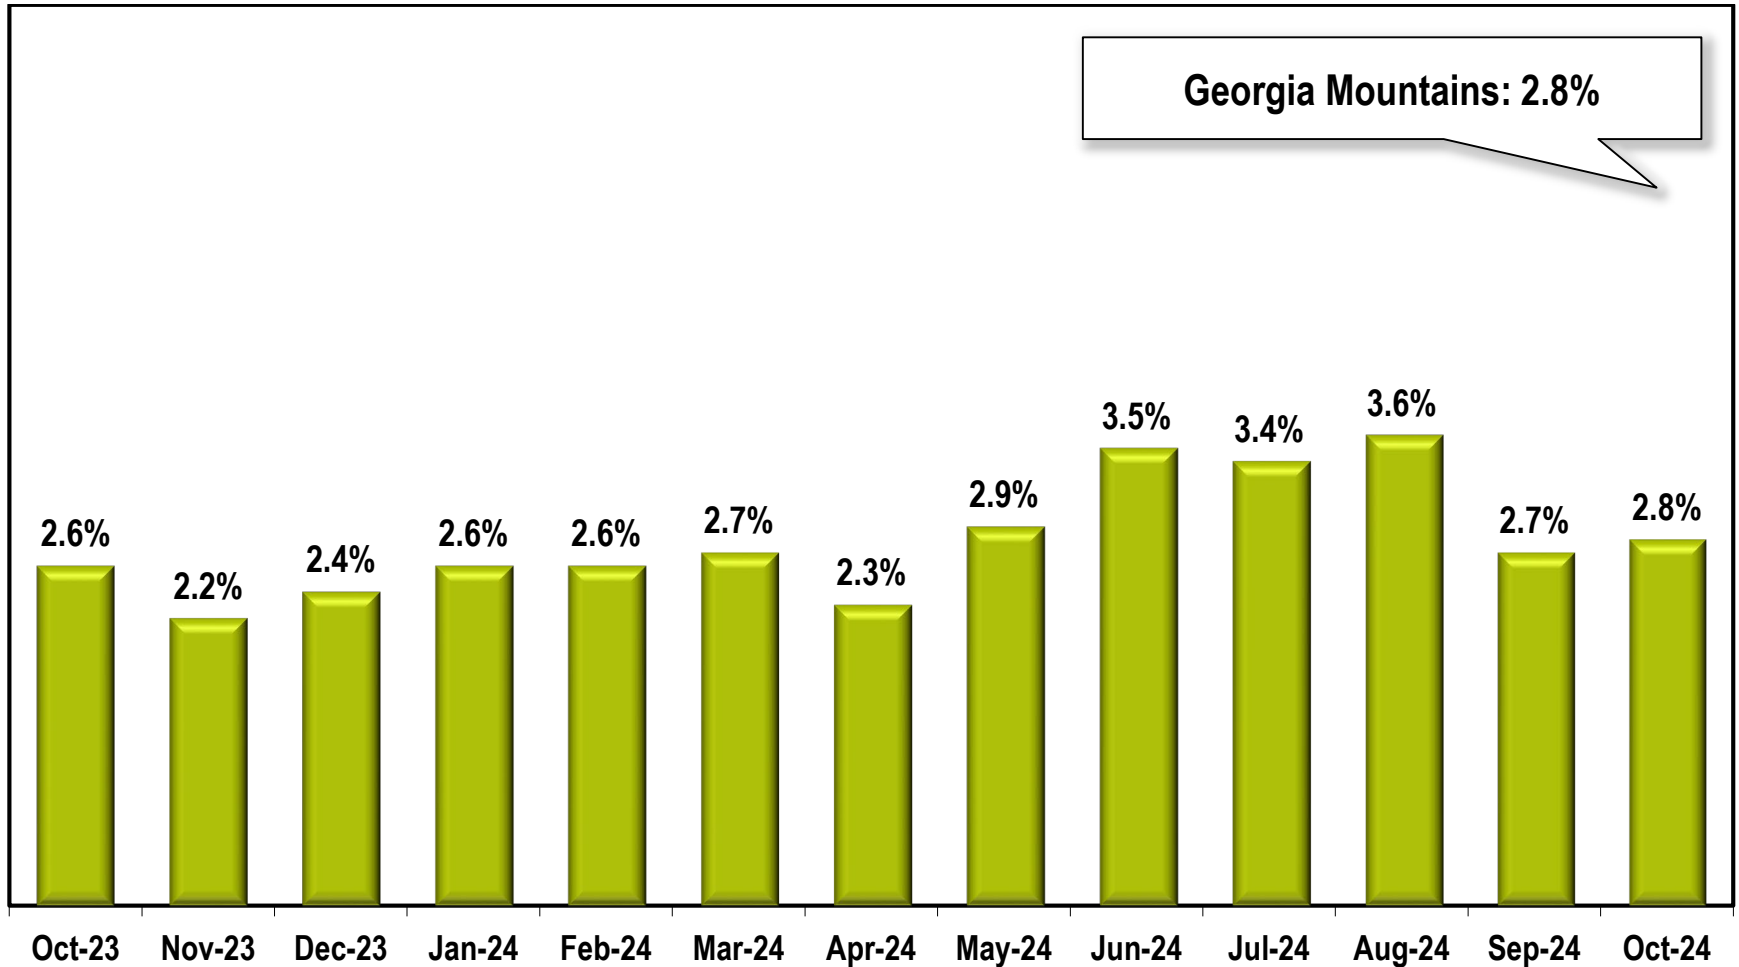

Georgia Mountains Area Unemployment Rate

(Not Seasonally Adjusted)

Note: Georgia Mountains Region includes Banks, Dawson, Franklin, Habersham, Hall, Hart, Lumpkin, Rabun, Stephens, Towns, Union, and White counties.