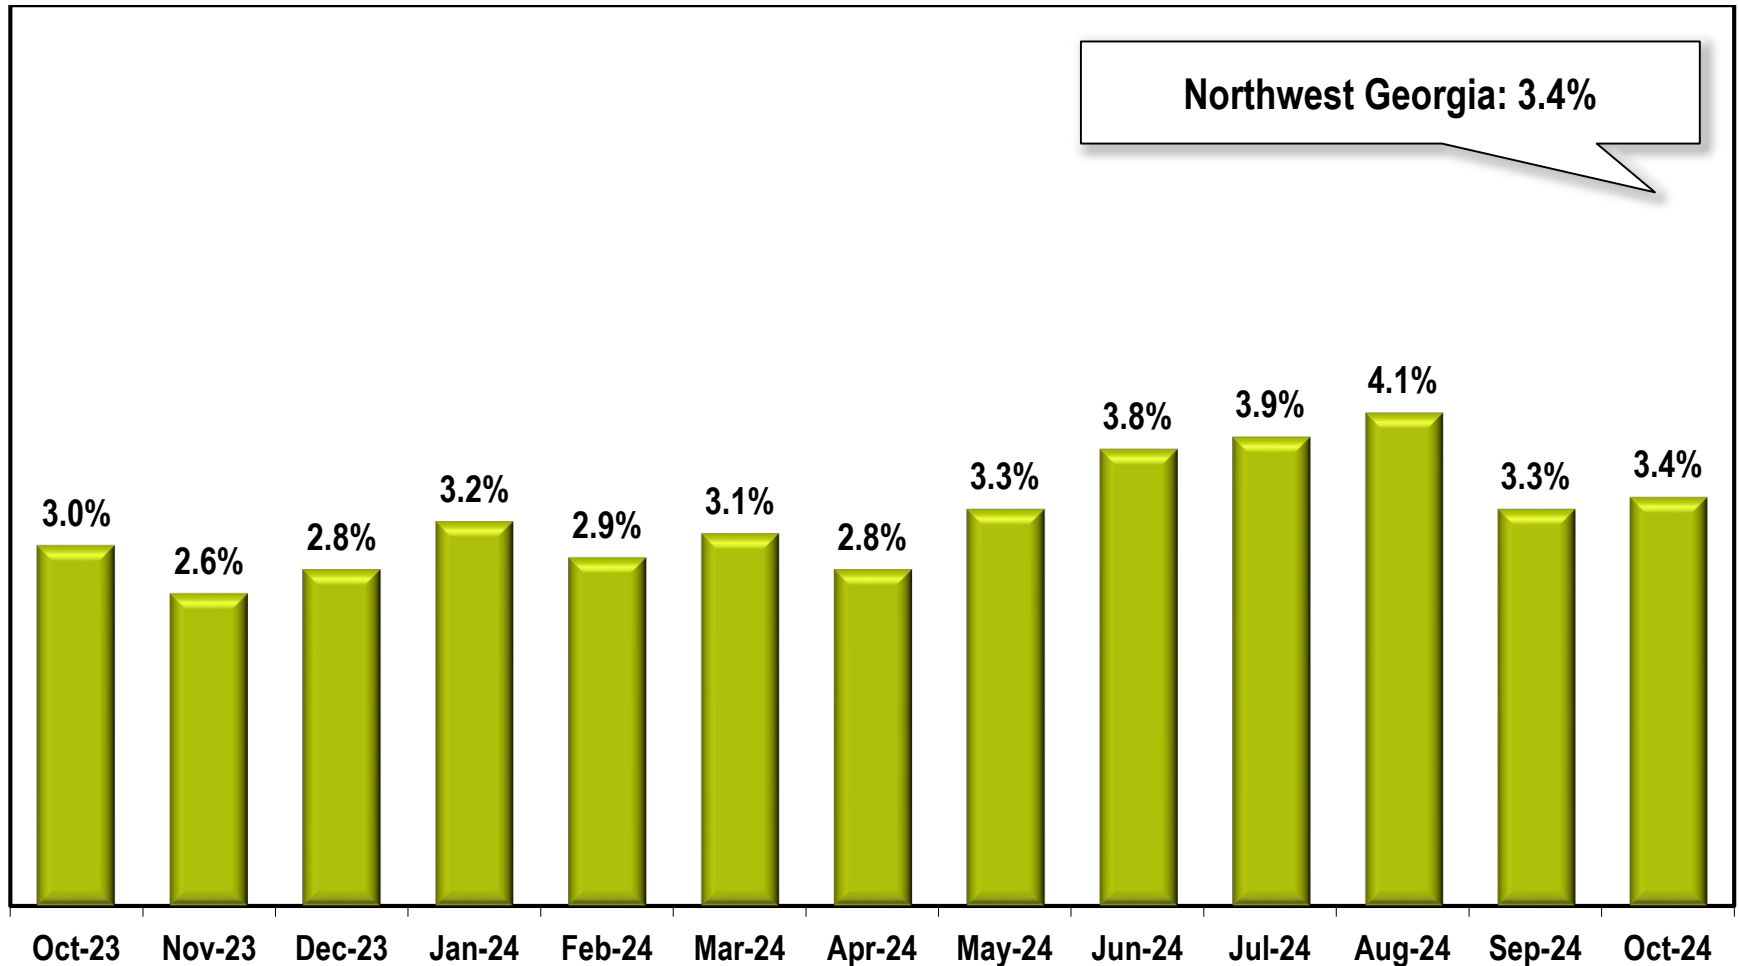

Northwest Georgia Unemployment Rate

(Not Seasonally Adjusted)

Note: Northwest Georgia Region includes Bartow, Catoosa, Chattooga, Dade, Fannin, Floyd, Gilmer, Gordon, Haralson, Murray, Paulding, Pickens, Polk, Walker, and Whitfield counties.