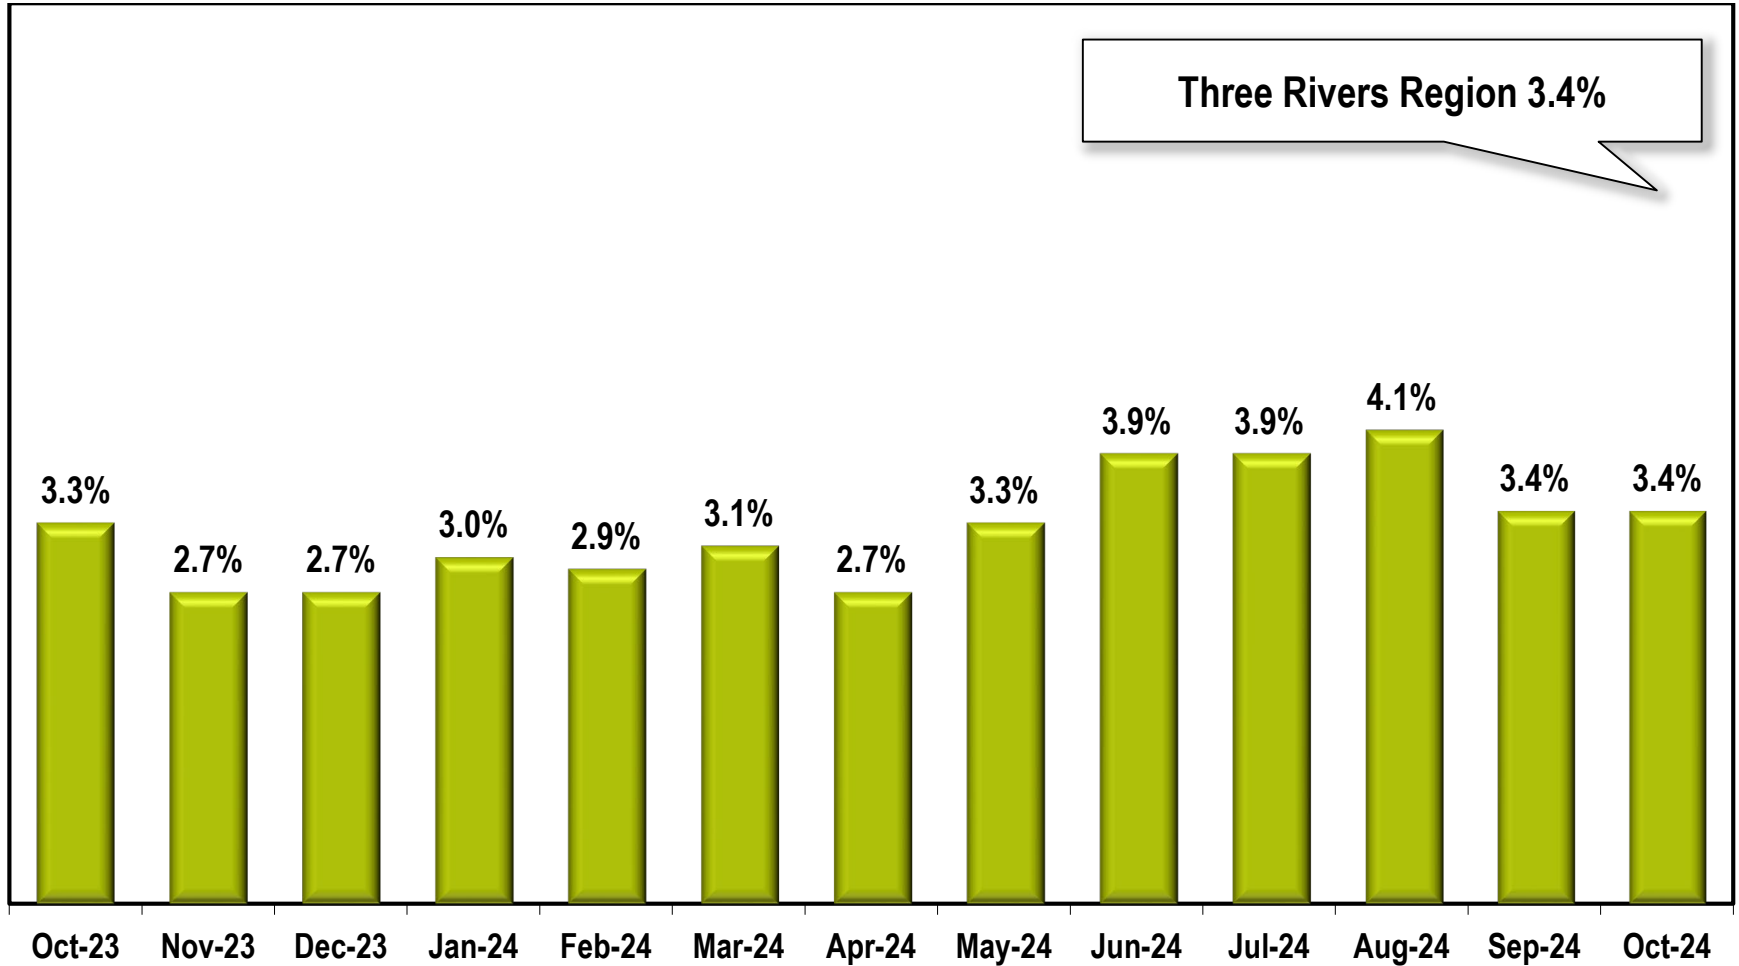

# Three Rivers Region Unemployment Rate

(Not Seasonally Adjusted)

Note: Three Rivers Region includes Butts, Carroll, Coweta, Heard, Lamar, Meriwether, Pike, Spalding, Troup, and Upson counties.

Source: Georgia Department of Labor – Bruce Thompson, Commissioner